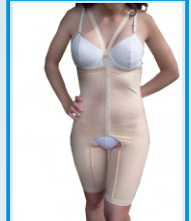

Code: 440C
Short impuls with Setinete with front open
With high waist and front opening. Indications: After a plastic surgery. Liposuction, Liposculpture and Orthopedics. Benefits: Avoiding the appearance of fat, cellulitis. Accelerate the recovery operative post. Giving a smart figure. Made of setinete with external seams that don't leave marks on the patient's skin. Size; P-M-G.EG. Colour: Beige. To see