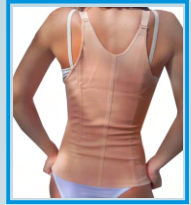

Body
 Shapers
 Corselet
 Vest

women . man products

Woman Products Woman Products

Code: 105
Hide & Sleek Hi Rise Shaper
 Accelerates the recuperation of Post-surgical liposuction and Lip Sculpture. Prevents the appearance of flaccidity and cellulites. Poly-Spandex with double cotton lining. For anti roll up. **Color:** Nude - Black - White - Stomach. **Size:** XS - S - M - L - XL - XXL - 3X - 4X

Code: 108
Corselet Tummy Contour Shaper
 Melts inches off your waist and stomach, by wearing it daily for 10-12 hours for a period of 30 days. Recommend for Post-Maternity and surgical procedures. **Color:** Nude . Polyester-spandex, Cotton lining. Invisible under clothing. **Sizes:** XS - S - M - L - XL - XXL - 3X - 4X Colour: skin

Code: 110
Waist Embrace Tummy Shaper
 Accelerates the recuperation of Post surgical Liposuction, Lip sculpture, prevents the appearance of flaccidity and cellulites. Poly-Spandex with double cotton lining. For anti roll-up. **Color:** Nude - Black - White - Stomach. **Size:** XS - S - M - L - XL - XXL - 3X - 4X

Code: 118
Corselet / Vest Shaper
 Enhances the bust and waist line. Correct posture. Melts inches off your waist and stomach, by wearing it daily for 10-12 hours, for a period of 30 days. Recommended for Post-Maternity and Surgical procedures. Has boning for anti roll up and hook eye frontal closure. **Color:** Nude. **Sizes:** XS - S - M - L - XL - XXL - 3X - 4X